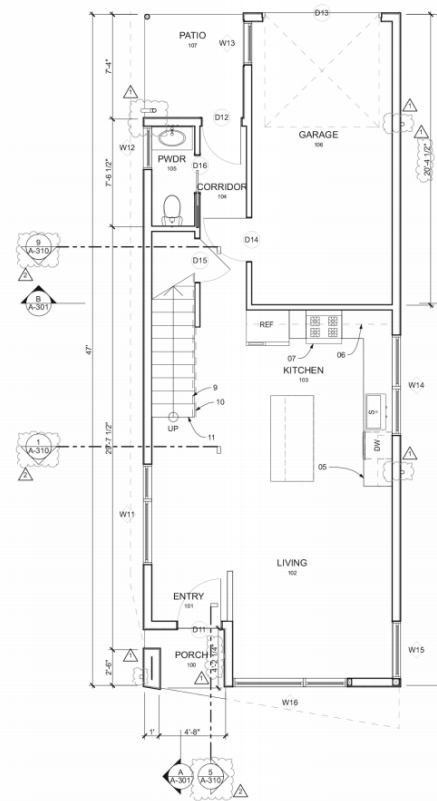

TYPE

2BED & DEN -2.5 BATH
 2BED & DEN -2.5 BATH
 2BED & DEN -2.5 BATH
 2BED & DEN -2.5 BATH
 2BED & DEN -2.5 BATH
 2BED & DEN -2.5 BATH
 2BED & DEN -2.5 BATH

SQ.FT

1333 SF
 1333 SF
 1333 SF
 1333 SF
 1333 SF
 1333 SF
 1333 SF

2 2nd FLOOR PLAN

1 1st FLOOR PLAN

3 BD-2.5 BATH

ADDRESSES
 2545 34TH ST, SACRAMENTO CA 95817
 2541 34TH ST, SACRAMENTO CA 95817

TYPE
 3BED -2.5 BATH
 3BED -2.5 BATH

SQ.FT
 1405 SF
 1405 SF

2 2nd FLOOR PLAN

1 1st FLOOR PLAN