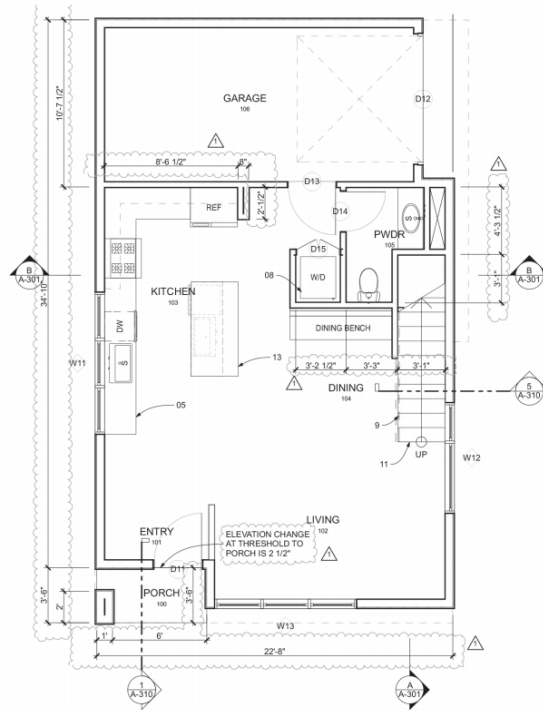

TYPE

2BED & DEN -2.5 BATH
 2BED & DEN -2.5 BATH
 2BED & DEN -2.5 BATH
 2BED & DEN -2.5 BATH
 2BED & DEN -2.5 BATH
 2BED & DEN -2.5 BATH
 2BED & DEN -2.5 BATH

SQ.FT

1333 SF
 1333 SF
 1333 SF
 1333 SF
 1333 SF
 1333 SF
 1333 SF

2 2nd FLOOR PLAN

1 1st FLOOR PLAN

3 BD-2.5 BATH

ADDRESSES
 2545 34TH ST, SACRAMENTO CA 95817
 2541 34TH ST, SACRAMENTO CA 95817

TYPE
 3BED -2.5 BATH
 3BED -2.5 BATH

SQ.FT
 1405 SF
 1405 SF

2 2nd FLOOR PLAN

1 1st FLOOR PLAN