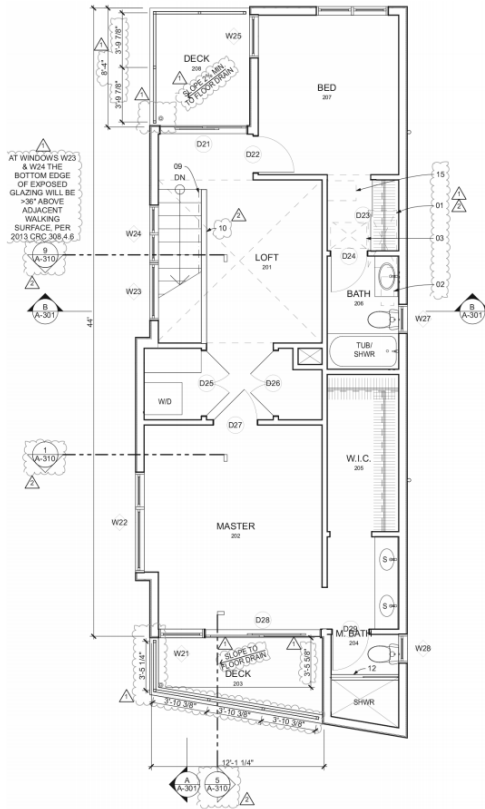

2 BD-2.5 BATH

ADDRESSES

3405 1ST AVE, SACRAMENTO CA 95817
 3409 1ST AVE, SACRAMENTO CA 95817
 3413 1ST AVE, SACRAMENTO CA 95817
 3417 1ST AVE, SACRAMENTO CA 95817
 3421 1ST AVE, SACRAMENTO CA 95817
 2553 34TH ST, SACRAMENTO CA 95817
 2549 34TH ST, SACRAMENTO CA 95817

TYPE

2BED & DEN -2.5 BATH
 2BED & DEN -2.5 BATH
 2BED & DEN -2.5 BATH
 2BED & DEN -2.5 BATH
 2BED & DEN -2.5 BATH
 2BED & DEN -2.5 BATH
 2BED & DEN -2.5 BATH

SQ.FT

1333 SF
 1333 SF
 1333 SF
 1333 SF
 1333 SF
 1333 SF
 1333 SF

2 2nd FLOOR PLAN

1 1st FLOOR PLAN

3 BD-2.5 BATH

ADDRESSES
 2545 34TH ST, SACRAMENTO CA 95817
 2541 34TH ST, SACRAMENTO CA 95817

TYPE
 3BED -2.5 BATH
 3BED -2.5 BATH

SQ.FT
 1405 SF
 1405 SF

2 2nd FLOOR PLAN

1 1st FLOOR PLAN