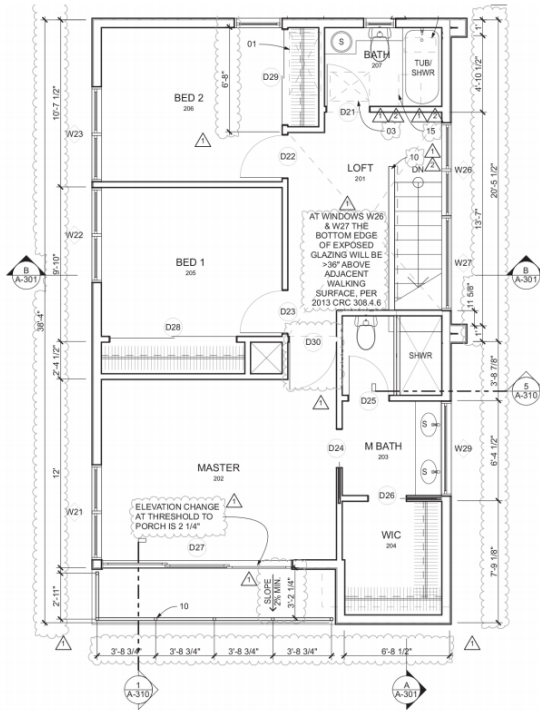

TYPE

2BED & DEN -2.5 BATH
 2BED & DEN -2.5 BATH
 2BED & DEN -2.5 BATH
 2BED & DEN -2.5 BATH
 2BED & DEN -2.5 BATH
 2BED & DEN -2.5 BATH
 2BED & DEN -2.5 BATH

SQ.FT

1333 SF
 1333 SF
 1333 SF
 1333 SF
 1333 SF
 1333 SF
 1333 SF

2 2nd FLOOR PLAN

1 1st FLOOR PLAN

3 BD-2.5 BATH

ADDRESSES
 2545 34TH ST, SACRAMENTO CA 95817
 2541 34TH ST, SACRAMENTO CA 95817

TYPE
 3BED -2.5 BATH
 3BED -2.5 BATH

SQ.FT
 1405 SF
 1405 SF

2 2nd FLOOR PLAN

1 1st FLOOR PLAN